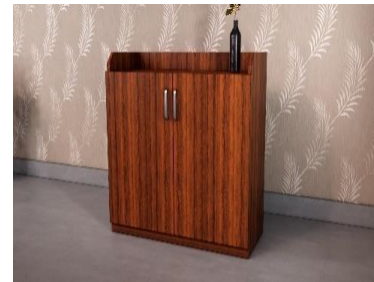

MULTI CABINET P2	MULTI CABINET	42*30*16	W.M. DARK	8887.00