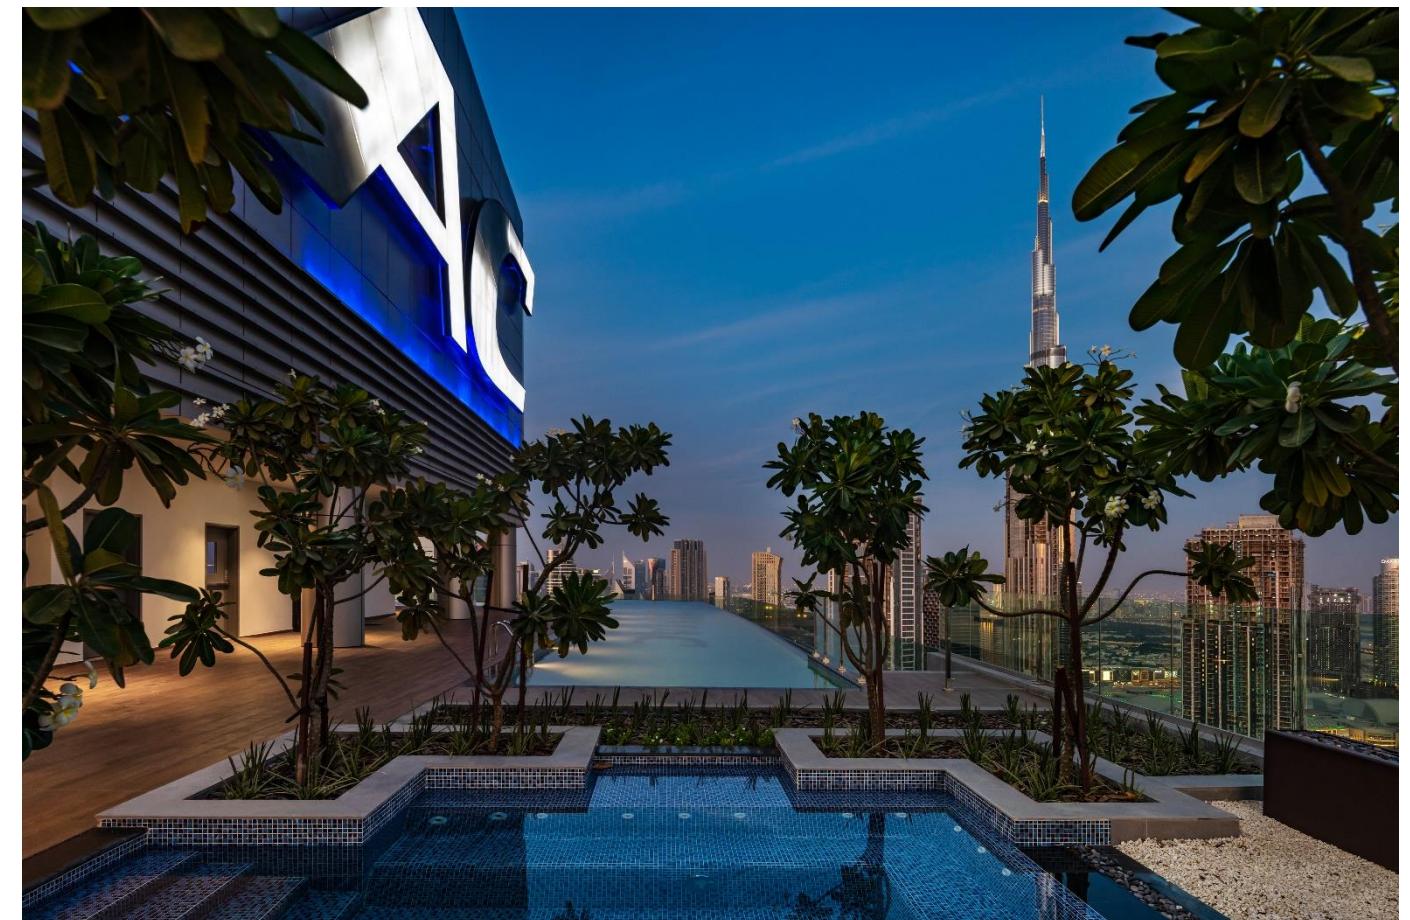

MEETINGS & EVENTS

- 4 Business Studios Meeting rooms capacity
- Studio 1 (16 pax)
- Studio 2 (12 pax)
- Studio 3 (48 pax)
- Studio 4 (48 pax)
- Total 124 pax