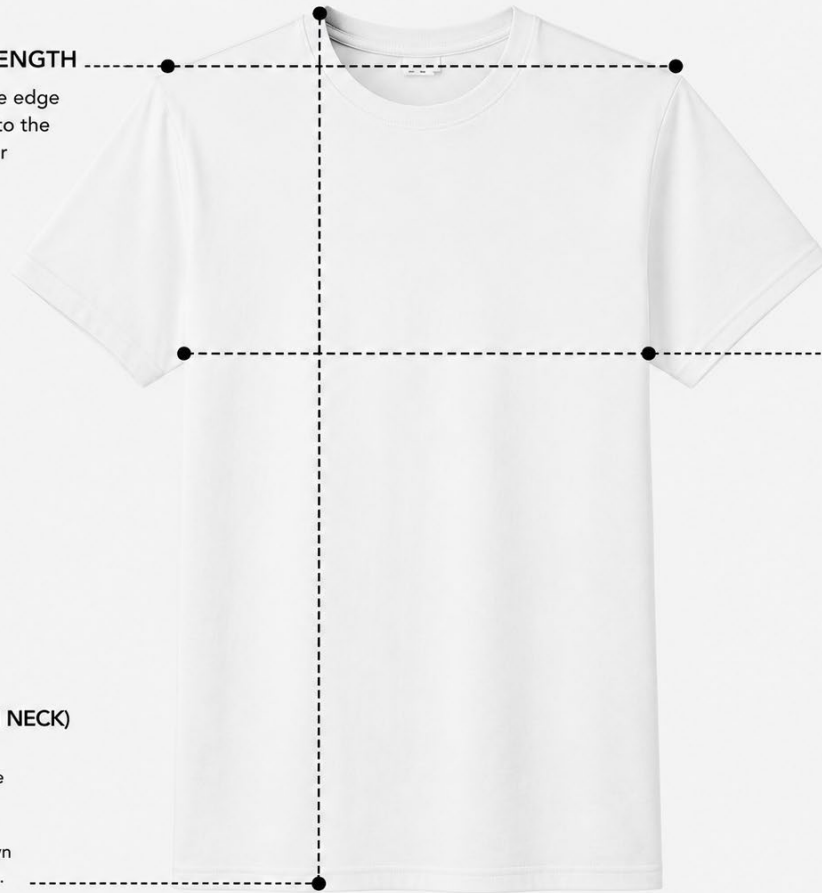


AVAILABLE MODELS AND SIZES NARRATIVE

OVERSIZED(B-MODEL)

XXXS	
XXS	
XS	SHOULDERS:46/CHEST:48/LENGHT:69cm
S	Sh:47/Ch:50/L:70
M	Sh:51/Ch:54/L:74
L	Sh:55/Ch:54/L:76
XL	Sh:57/Ch:59/L:76
2XL	
3XL	
4XL	

REGULAR T (BLACK AND WHITE)

XXXS	Sh:34/Ch:41/L:64
XXS	
XS	Sh:39/Ch:46/L:69
S	Sh:40/Ch:49/L:70
M	Sh:42/Ch:51/L:72
L	Sh:45/Ch:56/L:73
XL	
2XL	

REGULAR RED C

XXXS	
XXS	

XS	Sh:38/Ch:47/L:70
S	Sh:38/Ch:48/L:72
M	Sh:43/Ch:52/L:74
L	Sh:44/Ch:56/L:76
XL	Sh:47/Ch:57/L:78
2XL	
3XL	
4XL	
5XL	

MEASUREMENT GUIDE

SHOULDER LENGTH

Measure from the edge of one shoulder to the edge of the other shoulder.

CHEST

Measure all around the fullest part of the chest.

LENGTH (FROM NECK)

Measure from the highest point at the base of the neck (where the collar starts) straight down to the bottom hem.