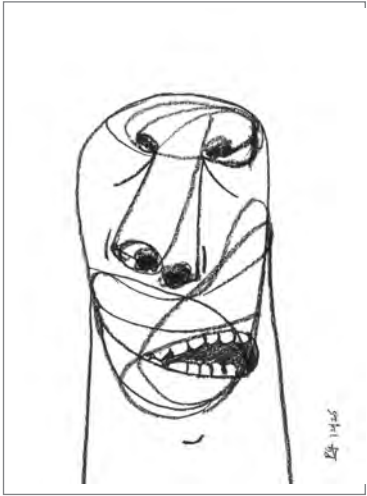

Size: 22 X 30 in

Medium: Charcoal on Paper

Year: 2021

Artist: Prashalee Gaikwad

Title: The Mighty Faces

Size: 22 X 30 in

Medium: Charcoal on Paper

Year: 2021

Artist: Prashalee Gaikwad  
Title: The Mighty Faces  
Size: 6 X 8 in  
Medium: Charcoal on Paper  
Year: 2025

Artist: Prashalee Gaikwad  
Title: The Mighty Faces  
Size: 6 X 8 in  
Medium: Charcoal on Paper  
Year: 2025